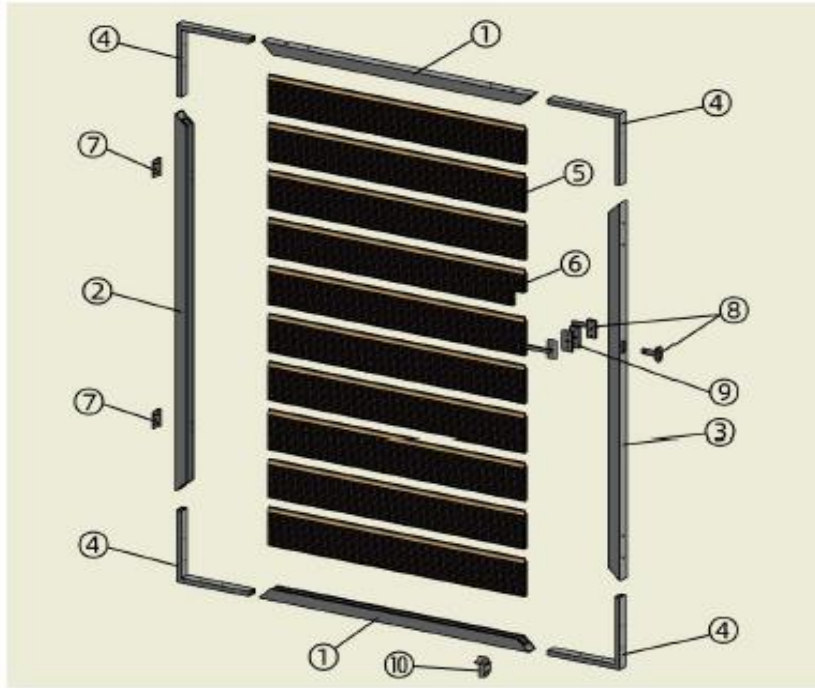

EP Decking Inc
Flooring, Decking and Fence

Gate Post and Gate Kit sold separately

WPC Gate Installation instruction

Model #: WPCFG – P1B/P4/C03/C04

Parts Diagram

Parts

 1 Top/Bottom Frame Bar			 2 Hinges Connecting Side Frame Bar			 3 Frame Side Bar With Lock Hole		
Part No.	Dims/Length(mm)	QTY	Part No.	Dims/Length(mm)	QTY	Part No.	Dims/Length(mm)	QTY
LHMZL038	46*46*1120	2	LHMZL038	46*46*1570	1	LHMZL038	46*46*1570	1

 4 L-Shaped Connecting Bar			 5 WPC Boards			 6 WPC Boards		
Part No.	Dims/Length(mm)	QTY	Part No.	Dims/Length(mm)	QTY	Part No.	Dims/Length(mm)	QTY
LHMZL040	300*300	4	LHM143	1065	9	LHM143	1065	1

 7 Gate Hinges			 8 Lock			 9 Lock Base Cover		
Part No.	Dims/Length(mm)	QTY	Part No.	Dims/Length(mm)	QTY	Part No.	Dims/Length(mm)	QTY
LHMZL043	6 inches	2	LHMZL044	/	1	LHMZL046	/	2

 10 Wheel			 11 Hinge Connecting Plate			 12 Lock Hole		
Part No.	Dims/Length(mm)	QTY	Part No.	Dims/Length(mm)	QTY	Part No.	Dims/Length(mm)	QTY
LHMZL045	/	1	LHMZL041	200*48*25	2	LHMZL042	120*20*25	1

 13 Lockscrews			 14 Self-drilling screw		
Part No.	Dims/Length(mm)	QTY	Part No.	Dims/Length(mm)	QTY
/	M	2	/	ST4.2*38	/