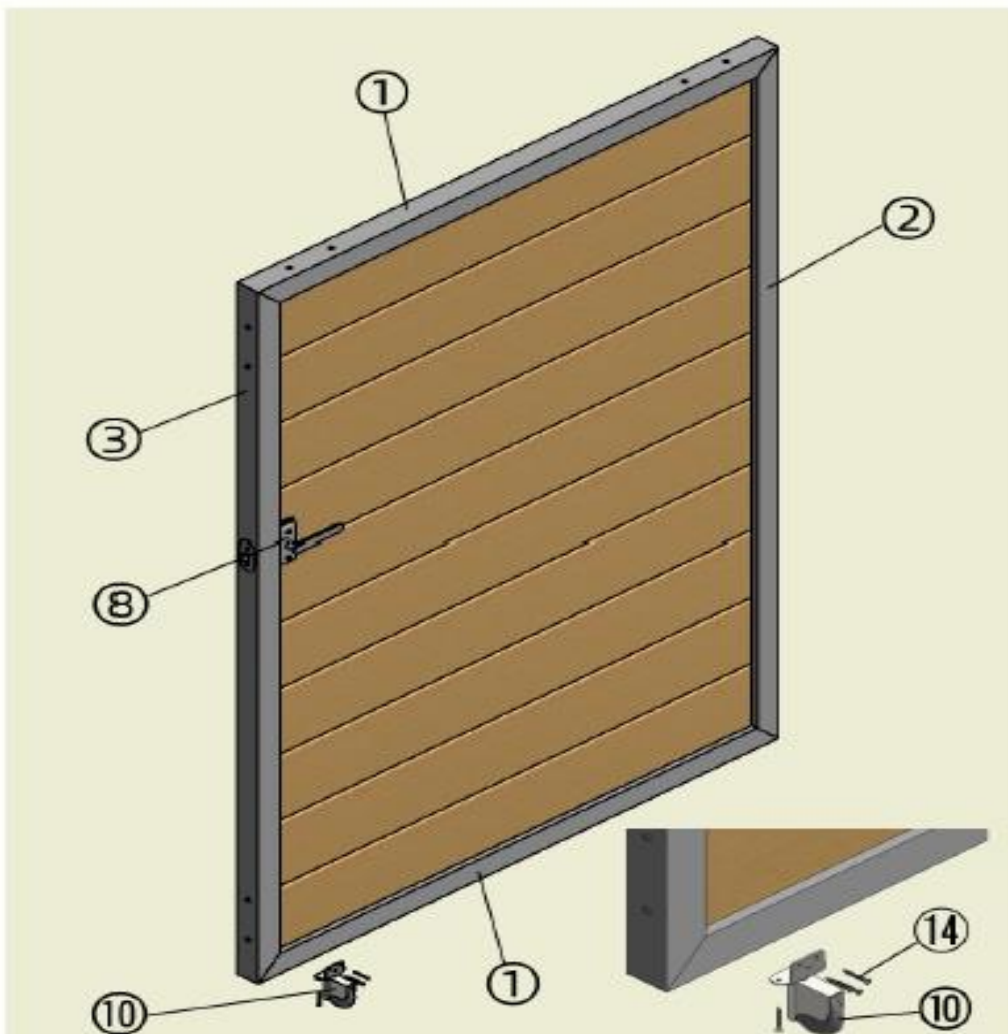

EP Decking Inc
Flooring, Decking and Fence

Gate Post and Gate Kit sold separately

WPC Gate Installation instruction

Model #: WPCFG – P1B/P4/C03/C04

Parts Diagram

Parts

 1 Top/Bottom Frame Bar			 2 Hinges Connecting Side Frame Bar			 3 Frame Side Bar With Lock Hole		
Part No.	Dims/Length(mm)	QTY	Part No.	Dims/Length(mm)	QTY	Part No.	Dims/Length(mm)	QTY
LHMZL038	46*46*1120	2	LHMZL038	46*46*1570	1	LHMZL038	46*46*1570	1

 10 Wheel			 11 Hinge Connecting Plate			 12 Lock Hole		
Part No.	Dims/Length(mm)	QTY	Part No.	Dims/Length(mm)	QTY	Part No.	Dims/Length(mm)	QTY
LHMZL045	/	1	LHMZL041	200*48*25	2	LHMZL042	120*20*25	1

 13 Lockscrews			 14 Self-drilling screw		
Part No.	Dims/Length(mm)	QTY	Part No.	Dims/Length(mm)	QTY
/	M	2	/	ST4.2*38	/

1

Upper Frame Installation

2

Boards Installation. (**The 4th board is different than others)

3 Bottom Frame Installation

4 Lock Installation

5

Hinges Installation – Upper part of hinges on gate, bottom part of hinges on post.

6

Wheel Installation

Gate Installation

1 Hinges Connecting Plate, Lock Hole and Hinges Installation

2 Gate Installation