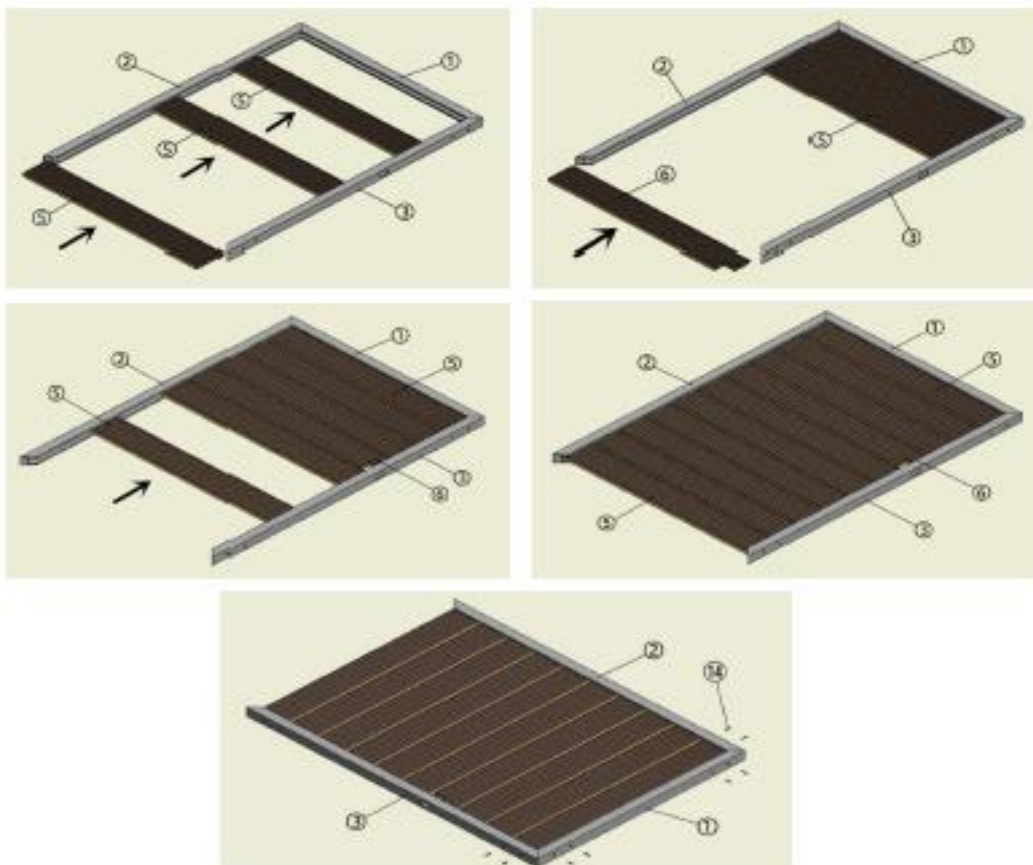

EP Decking Inc
Flooring, Decking and Fence

Gate Post and Gate Kit sold separately

WPC Gate Installation instruction

Model #: WPCFG – P1B/P4/C03/C04

Parts Diagram

Parts

 1 Top/Bottom Frame Bar			 2 Hinges Connecting Side Frame Bar			 3 Frame Side Bar With Lock Hole		
Part No.	Dims/Length(mm)	QTY	Part No.	Dims/Length(mm)	QTY	Part No.	Dims/Length(mm)	QTY
LHMZL038	46*46*1120	2	LHMZL038	46*46*1570	1	LHMZL038	46*46*1570	1

 4 L-Shaped Connecting Bar			 5 WPC Boards			 6 WPC Boards		
Part No.	Dims/Length(mm)	QTY	Part No.	Dims/Length(mm)	QTY	Part No.	Dims/Length(mm)	QTY
LHMZL040	300*300	4	LHM143	1065	9	LHM143	1065	1

 7 Gate Hinges			 8 Lock			 9 Lock Base Cover		
Part No.	Dims/Length(mm)	QTY	Part No.	Dims/Length(mm)	QTY	Part No.	Dims/Length(mm)	QTY
LHMZL043	6 inches	2	LHMZL044	/	1	LHMZL046	/	2

 10 Wheel			 11 Hinge Connecting Plate			 12 Lock Hole		
Part No.	Dims/Length(mm)	QTY	Part No.	Dims/Length(mm)	QTY	Part No.	Dims/Length(mm)	QTY
LHMZL045	/	1	LHMZL041	200*48*25	2	LHMZL042	120*20*25	1

 13 Lockscrews			 14 Self-drilling screw		
Part No.	Dims/Length(mm)	QTY	Part No.	Dims/Length(mm)	QTY
/	M	2	/	ST4.2*38	/

1

Upper Frame Installation

2

Boards Installation. (**The 4th board is different than others)

3 Bottom Frame Installation

4 Lock Installation

5

Hinges Installation – Upper part of hinges on gate, bottom part of hinges on post.