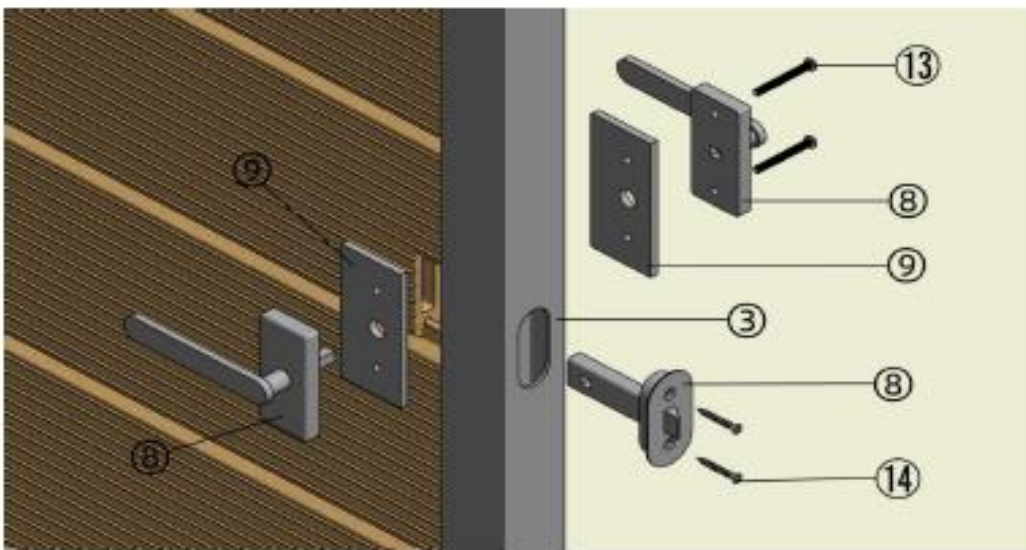

EP Decking Inc
Flooring, Decking and Fence

Gate Post and Gate Kit sold separately

WPC Gate Installation instruction

Model #: WPCFG – P1B/P4/C03/C04

Parts Diagram

Parts

 1 Top/Bottom Frame Bar			 2 Hinges Connecting Side Frame Bar			 3 Frame Side Bar With Lock Hole		
Part No.	Dims/Length(mm)	QTY	Part No.	Dims/Length(mm)	QTY	Part No.	Dims/Length(mm)	QTY
LHMZL038	46*46*1120	2	LHMZL038	46*46*1570	1	LHMZL038	46*46*1570	1

 10 Wheel			 11 Hinge Connecting Plate			 12 Lock Hole		
Part No.	Dims/Length(mm)	QTY	Part No.	Dims/Length(mm)	QTY	Part No.	Dims/Length(mm)	QTY
LHMZL045	/	1	LHMZL041	200*48*25	2	LHMZL042	120*20*25	1

 13 Lockscrews			 14 Self-drilling screw		
Part No.	Dims/Length(mm)	QTY	Part No.	Dims/Length(mm)	QTY
/	M	2	/	ST4.2*38	/

1

Upper Frame Installation

2

Boards Installation. (**The 4th board is different than others)

3 Bottom Frame Installation

4 Lock Installation

5

Hinges Installation – Upper part of hinges on gate, bottom part of hinges on post.

6

Wheel Installation

Gate Installation

1 Hinges Connecting Plate, Lock Hole and Hinges Installation

2 Gate Installation