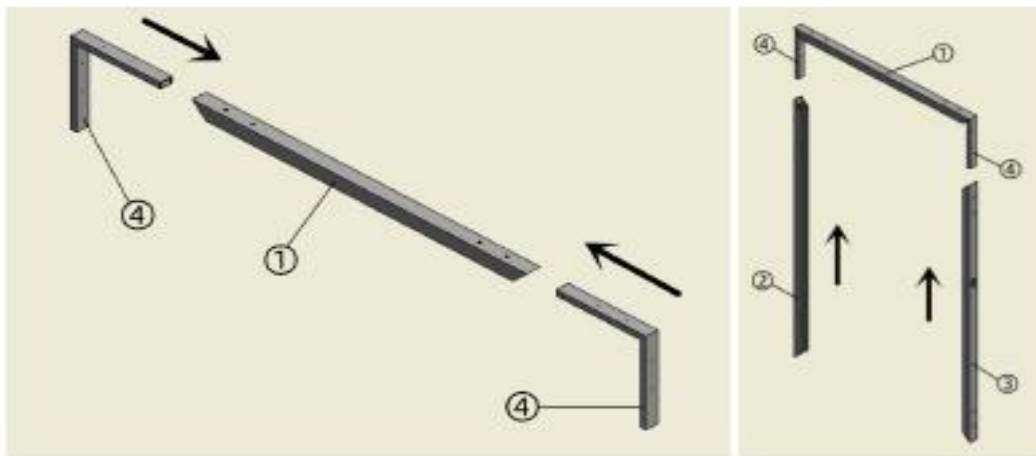

1

Upper Frame Installation