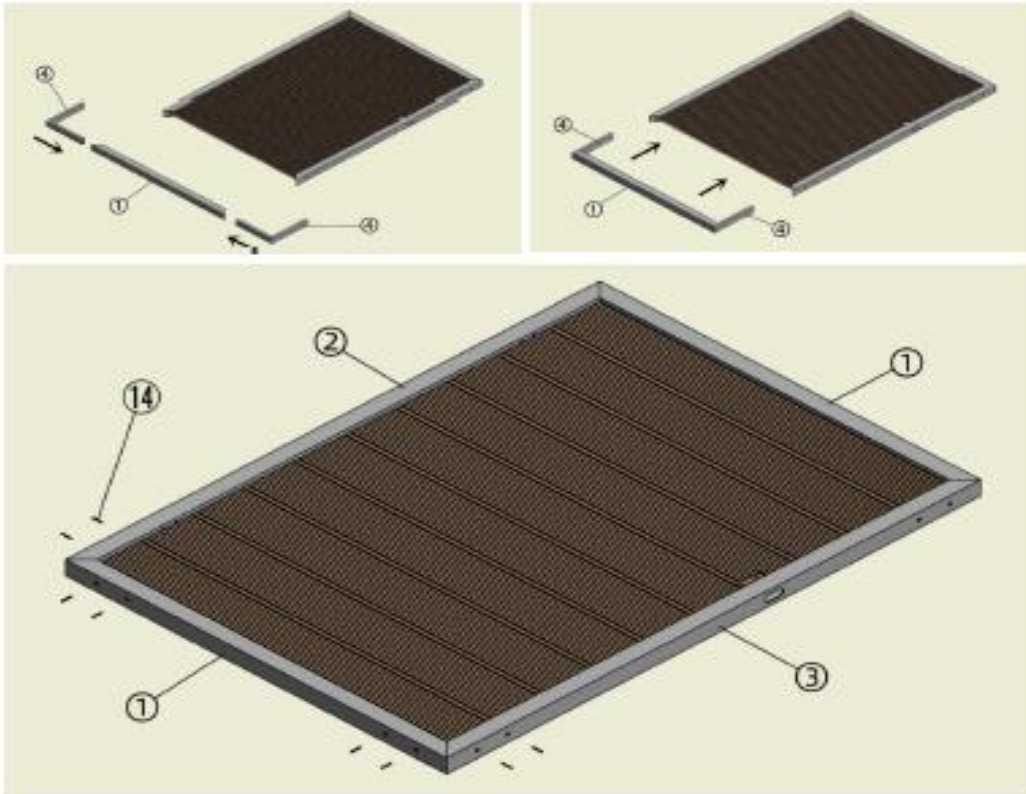

EP Decking Inc
Flooring, Decking and Fence

Gate Post and Gate Kit sold separately

WPC Gate Installation instruction

Model #: WPCFG – P1B/P4/C03/C04

Parts Diagram

Parts

 1 Top/Bottom Frame Bar			 2 Hinges Connecting Side Frame Bar			 3 Frame Side Bar With Lock Hole		
Part No.	Dims/Length(mm)	QTY	Part No.	Dims/Length(mm)	QTY	Part No.	Dims/Length(mm)	QTY
LHMZL038	46*46*1120	2	LHMZL038	46*46*1570	1	LHMZL038	46*46*1570	1

 10 Wheel			 11 Hinge Connecting Plate			 12 Lock Hole		
Part No.	Dims/Length(mm)	QTY	Part No.	Dims/Length(mm)	QTY	Part No.	Dims/Length(mm)	QTY
LHMZL045	/	1	LHMZL041	200*48*25	2	LHMZL042	120*20*25	1

 13 Lockscrews			 14 Self-drilling screw		
Part No.	Dims/Length(mm)	QTY	Part No.	Dims/Length(mm)	QTY
/	M	2	/	ST4.2*38	/

1

Upper Frame Installation

2

Boards Installation. (**The 4th board is different than others)

3 Bottom Frame Installation

4 Lock Installation

5

Hinges Installation – Upper part of hinges on gate, bottom part of hinges on post.

6

Wheel Installation

Gate Installation

1 Hinges Connecting Plate, Lock Hole and Hinges Installation

2 Gate Installation