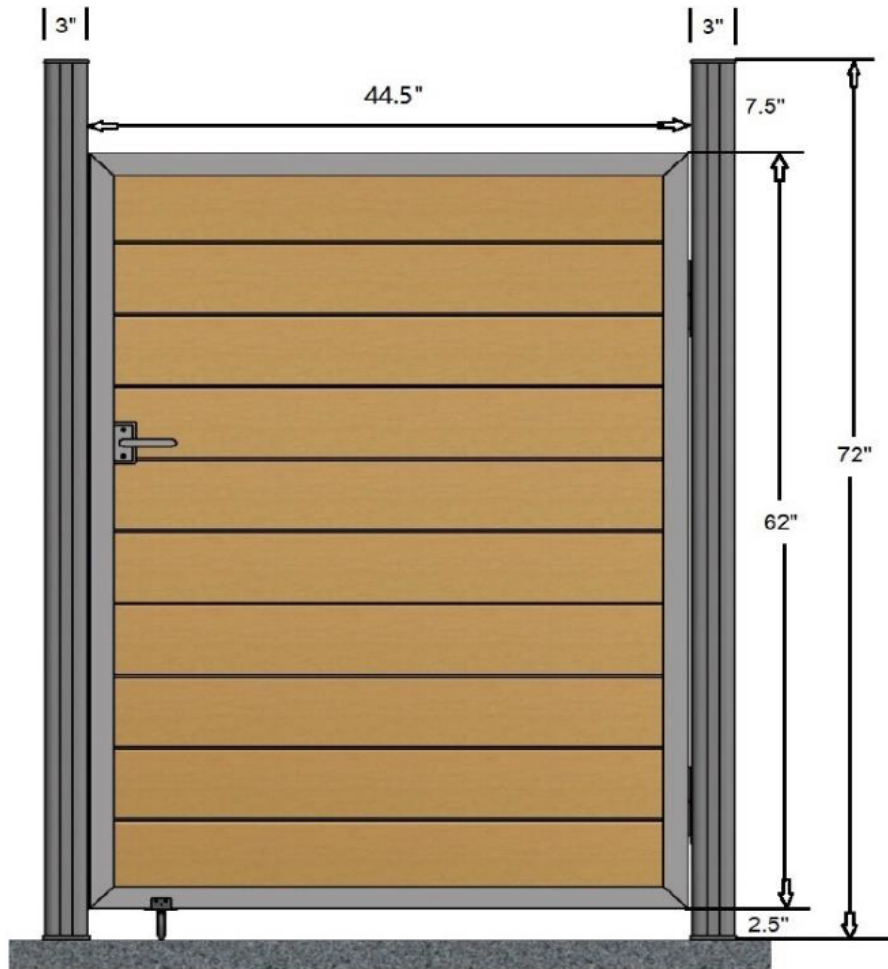

EP Decking Inc
Flooring, Decking and Fence

Gate Post and Gate Kit sold separately

WPC Gate Installation instruction

Model #: WPCFG – P1B/P4/C03/C04

Parts Diagram

Parts

 1 Top/Bottom Frame Bar			 2 Hinges Connecting Side Frame Bar			 3 Frame Side Bar With Lock Hole		
Part No.	Dims/Length(mm)	QTY	Part No.	Dims/Length(mm)	QTY	Part No.	Dims/Length(mm)	QTY
LHMZL038	46*46*1120	2	LHMZL038	46*46*1570	1	LHMZL038	46*46*1570	1

 4 L-Shaped Connecting Bar			 5 WPC Boards			 6 WPC Boards		
Part No.	Dims/Length(mm)	QTY	Part No.	Dims/Length(mm)	QTY	Part No.	Dims/Length(mm)	QTY
LHMZL040	300*300	4	LHM143	1065	9	LHM143	1065	1

 7 Gate Hinges			 8 Lock			 9 Lock Base Cover		
Part No.	Dims/Length(mm)	QTY	Part No.	Dims/Length(mm)	QTY	Part No.	Dims/Length(mm)	QTY
LHMZL043	6 inches	2	LHMZL044	/	1	LHMZL046	/	2

 10 Wheel			 11 Hinge Connecting Plate			 12 Lock Hole		
Part No.	Dims/Length(mm)	QTY	Part No.	Dims/Length(mm)	QTY	Part No.	Dims/Length(mm)	QTY
LHMZL045	/	1	LHMZL041	200*48*25	2	LHMZL042	120*20*25	1

 13 Lockscrews			 14 Self-drilling screw		
Part No.	Dims/Length(mm)	QTY	Part No.	Dims/Length(mm)	QTY
/	M	2	/	ST4.2*38	/